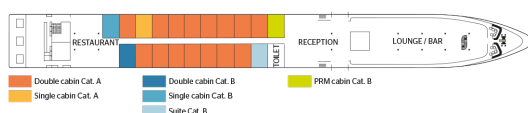

UPPER DECK 20 cabins

SUN DECK