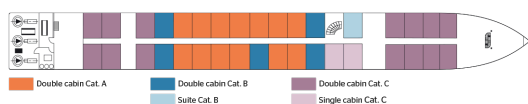

Decks and technical details

MAIN DECK 35 cabins